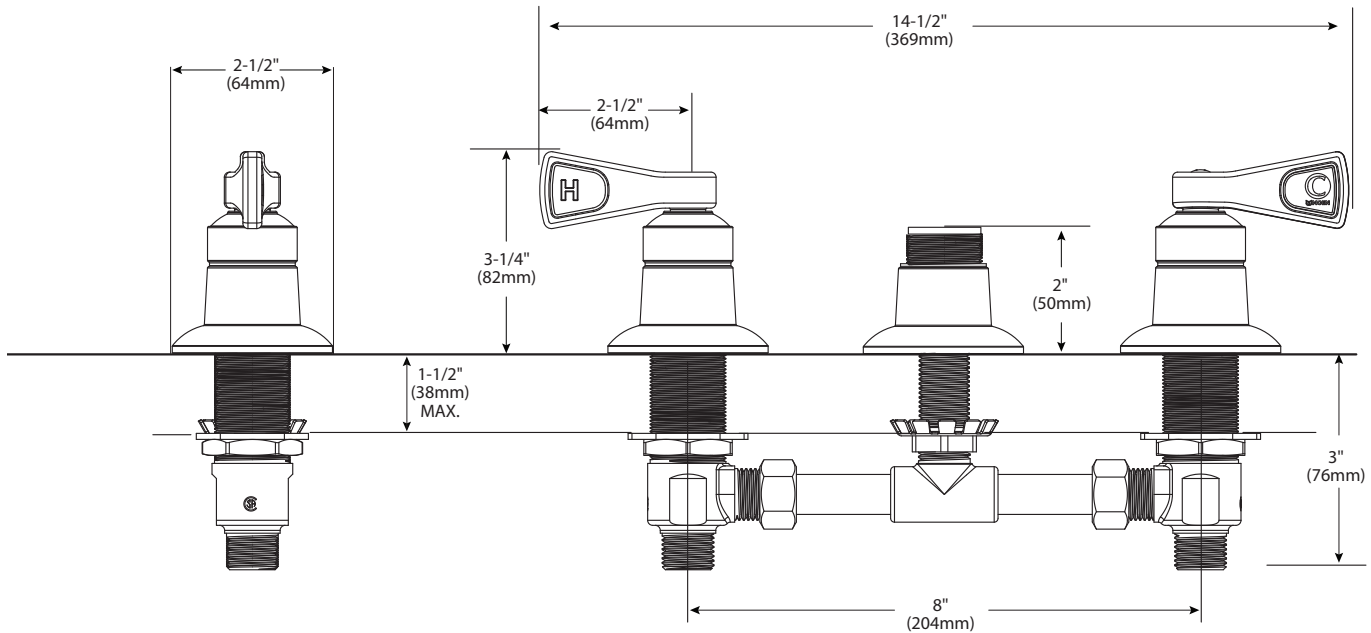

**DESCRIPTION**

- Brass construction with chrome plated finish
- 1/2" IPS connections
- 8" widespread

**OPERATION**

- Lever style handles with hot and cold color indicators
- 1/4 turn to open (clockwise to close)
- Vandal resistant torx head screws

- **ADA**  for lever handles

**WARRANTY**

- Warranted for 5 years against material or manufacturing defects

**Two-Handle Lavatory Faucet  
Less Spout**

**Model: 8226**

**NOTE:** Designed to be installed through 3 holes – 1-9/32" min. dia.

**CRITICAL DIMENSIONS**

(DO NOT SCALE)